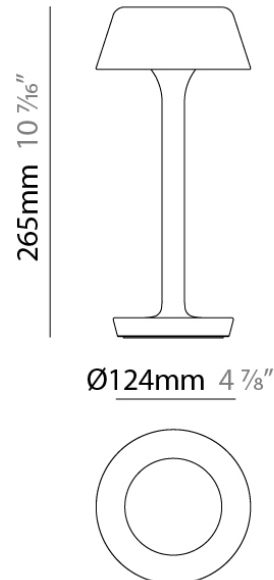

FIREFLY PORTABLE

D84377-TIM

PROJECT

TYPE

NOTES

QUANTITY

DATE

GENERAL

Series: Firefly

Brand: Panzeri

Division: Design

Mounting Type: Portable

Mounting Location: Table

PHYSICAL

Shape: Round

Diameter (mm): 124

Diameter (in): 4 ⁷/₈

Height (mm): 265

Height (in): 10 ⁷/₁₆

Light Distribution: Direct

Weight (kg): 1.0550

Weight (lbs): 2.321

Screws: A4 stainless steel

Diffuser: Opal - Acrylic

Gasket: Silicone

Fixture Material: Aluminum Die Cast

ELECTRICAL

Lamp Type: LED

Input Wattage (W): 2

Input Voltage (V): 120

Output Voltage (V): 5

LED

Number of LEDs: 1

Color Temperature (°K): 2700

Max. Delivered Lumen (lm): 161

Nominal Lumen (lm): 328

CRI: >80 CRI

Efficiency (%): 49.1

Lamp Life (hrs): 70000

OPTICAL

RATINGS AND CERTIFICATIONS

Certified By: CSA Certified to UL and CSA Standards

IP rating: IP65